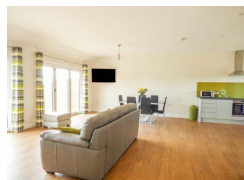

Rectory Farm Lodge

Queen camel
BA22 7ND
England

Sleeps: 6

2 Single Rooms

1 Twin Room

2 Bathrooms

£ 618.00 - £ 2,113.00 per week

A wonderful, semi-detached wooden holiday barn in Queen Camel, six miles from Yeovil, with three bedrooms accommodating up to six people.