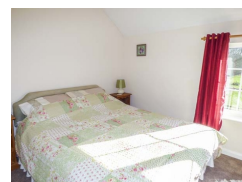

Bellafax Cottage

Pickering
YO17 6UG
England

Sleeps: 4

1 Double Room

1 Twin Room

1 Bathroom

£ 305.00 - £ 1,005.00 per week

This detached cottage is on the owner's working farm near to Pickering and can sleep four people in two bedrooms.