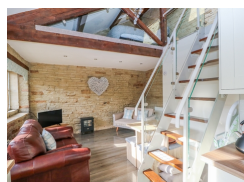

Riverview Cottage

Holmfirth
HD9 2JS
England

Sleeps: 4

3 Double Rooms

2 Bathrooms

£ 355.00 - £ 1,123.00 per week

A mid-terrace cottage resting within the centre of Holmfirth, housing two bedrooms and sleeping up to four people.