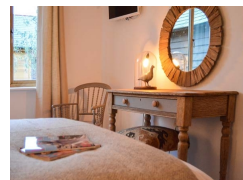

## Fox's Den

Titchfield common  
Hampshire  
PO14 4LN  
England

**Sleeps: 4**

**1 Bedroom**

**1 Bathroom**

**£ 551.00 - £ 1,439.00 per week**

This luxury, modern cottage is situated near Titchfield in the South of England and can sleep two people in one bedroom.