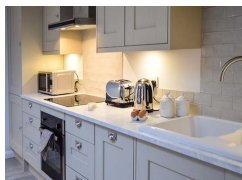

## Fox's Den

Titchfield common  
Hampshire  
PO14 4LN  
England

**Sleeps: 4**

**1 Bedroom**

**1 Bathroom**

**£ 551.00 - £ 1,439.00 per week**

This luxury, modern cottage is situated near Titchfield in the South of England and can sleep two people in one bedroom.