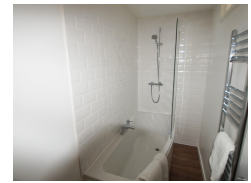

## Beautiful Cotswold View

Bourton-on-the-water  
Gloucestershire  
GL54 2LF  
England

**Sleeps: 6**

**1 Double Room**

**2 Single Rooms**

**1 Twin Room**

**3 Bathrooms**

**£ 762.00 - £ 2,279.00 per week**

This large and luxurious cottage is on the outskirts of Bourton-on-the-Water in the Cotswolds and can sleep six people in three bedrooms.