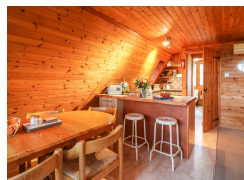

Rose Lodge

Milton on stour
SP8 5PT
England

Sleeps: 6

1 Double Room

3 Single Rooms

2 Twin Rooms

2 Bathrooms

£ 442.00 - £ 1,657.00 per week

This charming lodge is situated in the village of Milton on Stour near Gillingham and can sleep six people in three bedrooms.

Contact Details:

Daytime Phone: 01244 356890

More Information

For more information, you can find us under ref.nr. 88657 on LovetoEscape.com