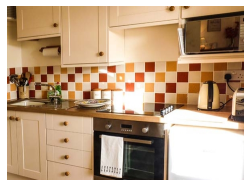

## Stagsholt Lodge

Washfield  
EX16 9RF  
England

**Sleeps: 2**

**1 Double Room**

**1 Bathroom**

**£ 315.00 - £ 883.00 per week**

This annexe attached to the owners' house is situated close to Tiverton and sleeps two people.