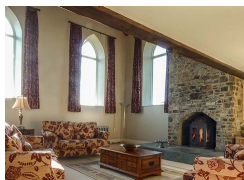

Old Chapel

Clovelly
EX39 5SA
England

Sleeps: 8

1 Double Room

4 Single Rooms

2 Twin Rooms

4 Bathrooms

£ 879.00 - £ 3,097.00 per week