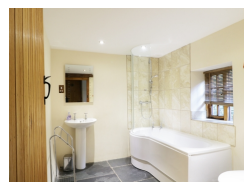

## Scales Cottage

Lorton  
CA13 9UA  
England

**Sleeps: 6**

**2 Double Rooms**

**1 Bathroom**

**£ 536.00 - £ 1,609.00 per week**

This lovely 17th century Lakeland cottage has beams, wi-fi and is pet friendly located in the village of Lorton near Keswick in the Lake District National Park and can sleep six people in three bedrooms.