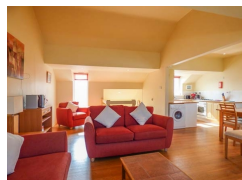

This upside down semi-detached house is in the village of Porth near Newquay and sleeps six people in three bedrooms.