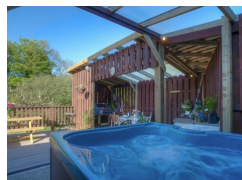

This lovely farmhouse is located in a quiet village near Hayle and can sleep six people in four bedrooms.