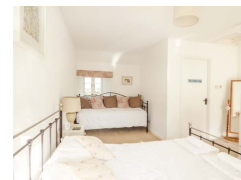

Slate Cottage

Bodmin moor
Cornwall
PL30 4QS
England

Sleeps: 3

1 Double Room

1 Single Room

1 Twin Room

1 Bathroom

£ 343.00 - £ 923.00 per week

This cosy romantic cottage is in the village of Tredethy near Bodmin in Cornwall and can sleep three people in one bedroom

Contact Details:

Daytime Phone: 01244 356890

More Information

For more information, you can find us under ref.nr. 84620 on LovetoEscape.com