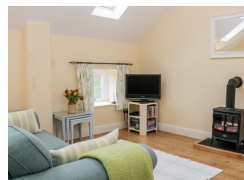

This reverse-level detached cottage rests in Chop Gate, near Stokesley in North Yorkshire and can sleep four people in two bedrooms.

Contact Details:

Daytime Phone: 01244 356890

More Information

For more information, you can find us under ref.nr. 84215 on LovetoEscape.com