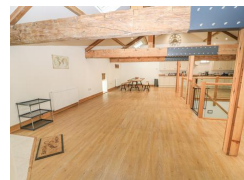

This semi-detached barn conversion is based in the village of Delph and can sleep eight people in four bedrooms.

Contact Details:

Daytime Phone: 01244 356890

More Information

For more information, you can find us under ref.nr. 83464 on LovetoEscape.com