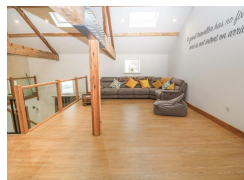

This semi-detached barn conversion is based in the village of Delph and can sleep eight people in four bedrooms.

Contact Details:

Daytime Phone: 01244 356890

More Information

For more information, you can find us under ref.nr. 83464 on LovetoEscape.com