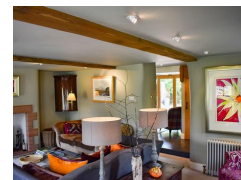

Yew Tree

Askham cumbria
Bedfordshire
CA10 2DR
England

Sleeps: 6

3 Bedrooms

2 Bathrooms

£ 907.00 - £ 2,919.00 per week

This detached cottage rests in Melkinthorpe near Askham, Lake District and can sleep six people in three bedrooms.