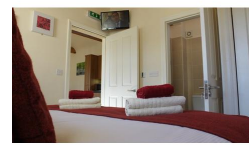

Wendy's Wing at Greetham Retreat near Horncastle Lincolnshire Wolds

Greetham Retreat Holidays
Greetham
Horncastle
Lincolnshire
LN9 6PT
England

Sleeps: 2

1 En-Suite Double Room

1 Bathroom

£ 470.00 - £ 636.00 per week