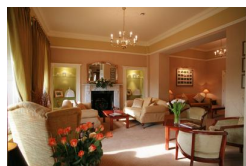

Alveston House Hotel North of Bristol

Dauids Lane
Bristol
Bristol County
BS35 2LA
England

30 Bedrooms

Stunning Georgian building situated 10 miles north of Bristol on the A38. Carriages AA Rosette restaurant ideal for light lunches, candlelit dinners, weddings or parties. Beautiful secluded gardens, perfect for photographs. Privately owned.