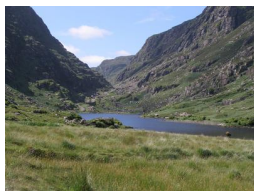

Recommended Attractions

1. Killarney Golf and Fishing Club

Golf, Shooting and Fishing

Killarney Golf and Fishing Club - 3 x 18 hole Courses - overlooking the Killarney Lakes

Killarney Ireland, 00 000, County Kerry, Ireland

Historic Buildings and Monuments, Parks Gardens and Woodlands

Magnificent Victorian mansion and Gardens

Muckross Village, 00 00, County Kerry, Ireland

4. The Gap of Dunloe

Lochs Lakes and Waterfalls, Nature Reserve, Walking and Climbing

The Gap of Dunloe, hewn two million years ago by giant, slow moving ice is probably the finest example of a glaciated valley in western Europe.

Killarney, 00 000, County Kerry, Ireland

More Information

For more information, you can find us under ref.nr. 66358 on LovetoEscape.com