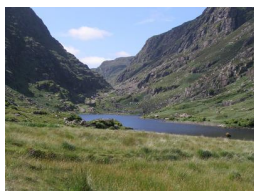

### 1. Killarney Golf and Fishing Club

*Golf, Shooting and Fishing*

Killarney Golf and Fishing Club - 3 x 18 hole Courses - overlooking the Killarney Lakes

Killarney Ireland, 00 000, County Kerry, Ireland

### 2. The Gap of Dunloe

*Lochs Lakes and Waterfalls, Nature Reserve, Walking and Climbing*

The Gap of Dunloe, hewn two million years ago by giant, slow moving ice is probably the finest example of a glaciated valley in western Europe.