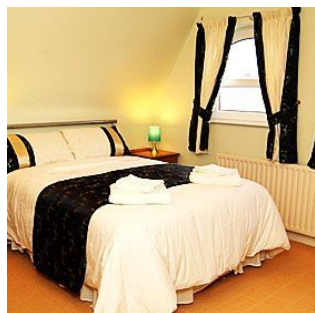

Ireland

£ 25.00 - £ 35.00 pppn

Meadowpark Lodge is a modern detached family run B&B situated within walking distance of the lovely seaside town of Portstewart. All rooms are en-suite complete with tea/coffee making facilities, colour Tvs, hairdryer, toiletries. Private parking