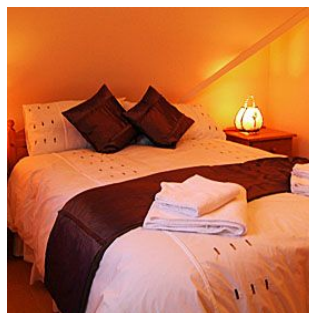

Ireland

£ 25.00 - £ 35.00 pppn

Meadowpark Lodge is a modern detached family run B&B situated within walking distance of the lovely seaside town of Portstewart. All rooms are en-suite complete with tea/coffee making facilities, colour Tvs, hairdryer, toiletries. Private parking