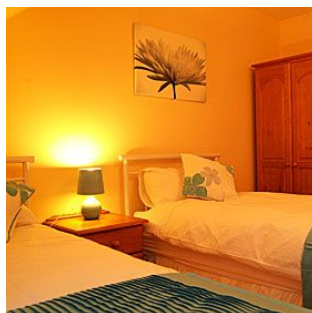

Ireland

£ 25.00 - £ 35.00 pppn

Meadowpark Lodge is a modern detached family run B&B situated within walking distance of the lovely seaside town of Portstewart. All rooms are en-suite complete with tea/coffee making facilities, colour Tvs, hairdryer, toiletries. Private parking