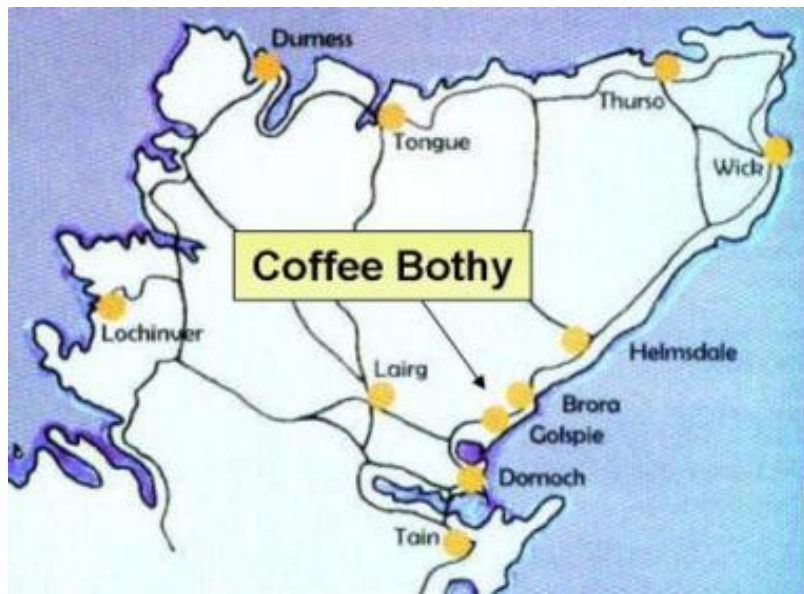

## Coffee Bothy Golspie

### Cafes Coffee Shops and Tearooms

Relaxed and friendly coffee shop in the middle of Golspie, serving tasty soup, sandwiches and home-baking with a focus on local produce